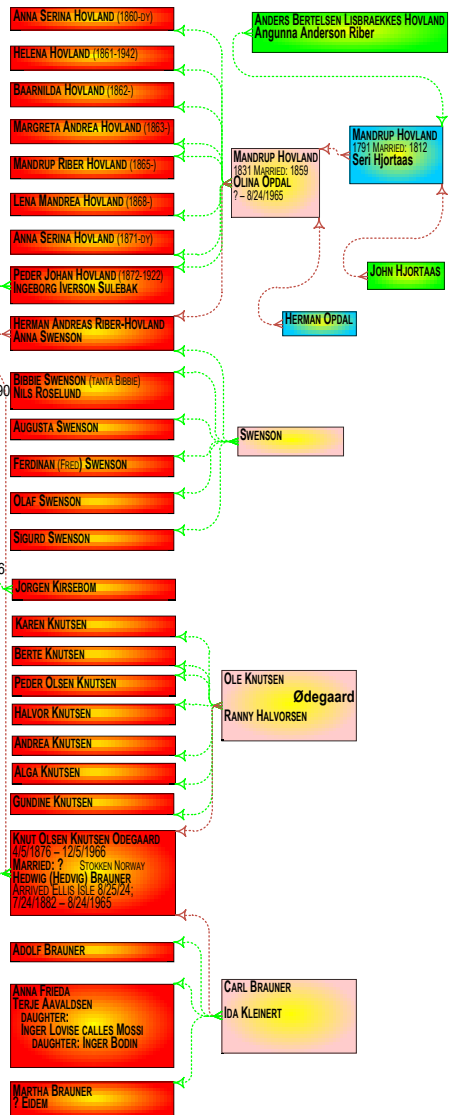

TASHA MARIE HANDSHAW 09/25/1993
PARKER FOSS
REBECCA FARRELL
KELLY FARRELL
SEAN FARRELL

PETER FOSS Mystic CT
MIMI
DEBBIE FOSS Matlacha FL
RICK FARRELL

WILLIAM KENNETH FOSS
25/1928 BROOKLAND - 2/6/2010 MATLACHA
SUSAN MOFFETT

ALAINA KRISTIN DOHERTY 6/13/1992
PATRICK THOMAS DOHERTY 6/25/1994
PAUL ? GRUSZECKI

SAMANTHA 2011
EMILINE 2009
KIRA SYTE
MARISA
ROBIN MARGARET ?

KRISTIN HEATHER CHILDRESS
JAN BOYD CHILDRESS
LISA SEIL
ROBERT NATHAN CHILDRESS
JASMIN RICH
LORRIE DORRIS THOMAS 1954
?
PETER CHARLES THOMAS 1956

KAREN INGRID KIRSEBOM
ROBERT LEE CHILDRESS
CAROL MILDRED KIRSEBOM
CHARLES ELMER THOMAS

ALEXIS
GILLIAN
AMY CHRISTIANSEN 1967

KEVIN WITCZAK
ELLEN JEAN CHRISTIANSEN 1963
PATRICK L UTTER
AMY CHRISTIANSEN 1967

WILBUR MARTIN CHRISTIANSEN JR.
1936 - LIVING IN NAPLES FL
LUCILLE MARY VINCI
1936 - 3/29/2004?

JOHN JOSEPH GRATTON
M: 5/3/1957 - IN BALLSTON SPA NY
ELDRID MAY CHRISTIANSEN
1940? - LIVING IN FAIRFIELD GLADE, TN

Robert Hovland
Marie ("Robert and Marie")
Mandrup Riber Hovland

PETER CLAUSEN KIRSEBOM
10/4/? - 1/26/1980
MARRIED: ?
MILDRED KNUTSEN (ODEGAARD)
9/21/1912
ARRIVED ELLIS ISLE 8/25/24
AS MILDRED ODEGAARD
FROM STOKKEN, NORWAY

WILBUR MARTIN CHRISTIANSEN
3/10/1914 - 8/11/1975
MARRIED: ?
ELLA KNUTSEN (ODEGAARD)
7/1914 - LIVING IN NAPLES
ARRIVED ELLIS ISLE 8/25/24
AS ELLA ODEGAARD
FROM STOKKEN, NORWAY